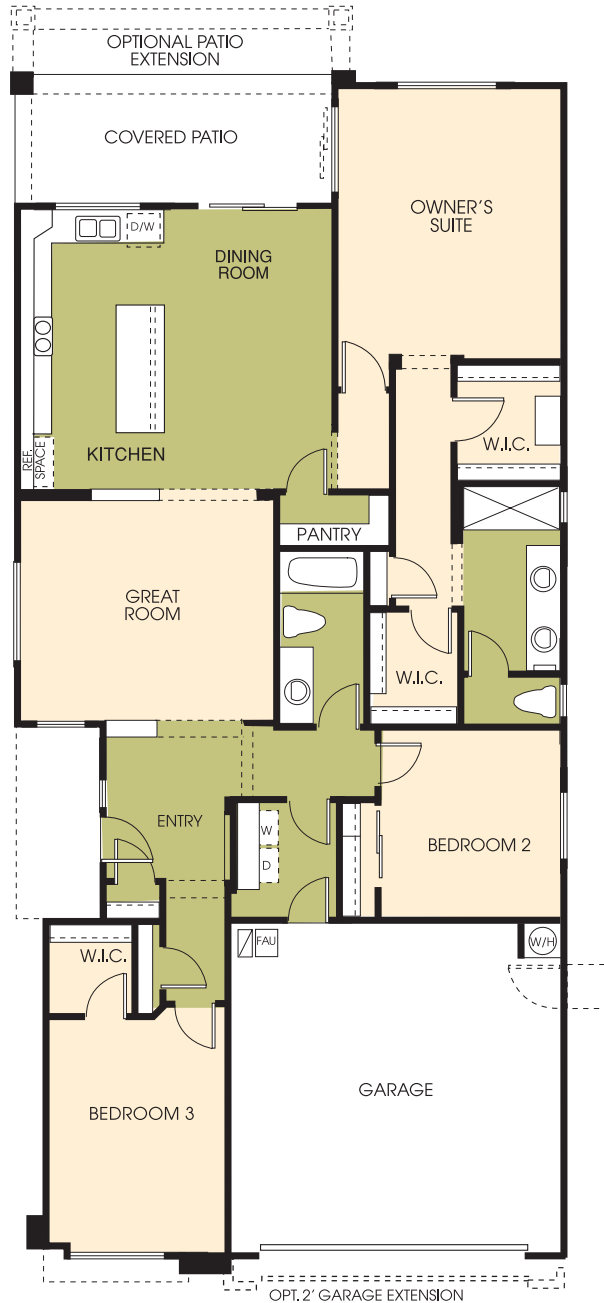

# Sierra Morado

## MODEL 1769

1769 sq. ft. 3 Bedroom , 2 Baths, Great Room, Dining Room,  
Covered Patio, 2-Car Garage

WINDOW AT ELEV. 1

**A.F. STERLING**

Floor plans and elevations are artist renderings and are for illustration only. Actual home may vary from renderings, which may depict optional features. AF Sterling Homes reserves the right to change interior and exterior designs, specifications, locations, sizes and design features of floor plans, elevations and prices without prior notice. All dimensions are approximate.