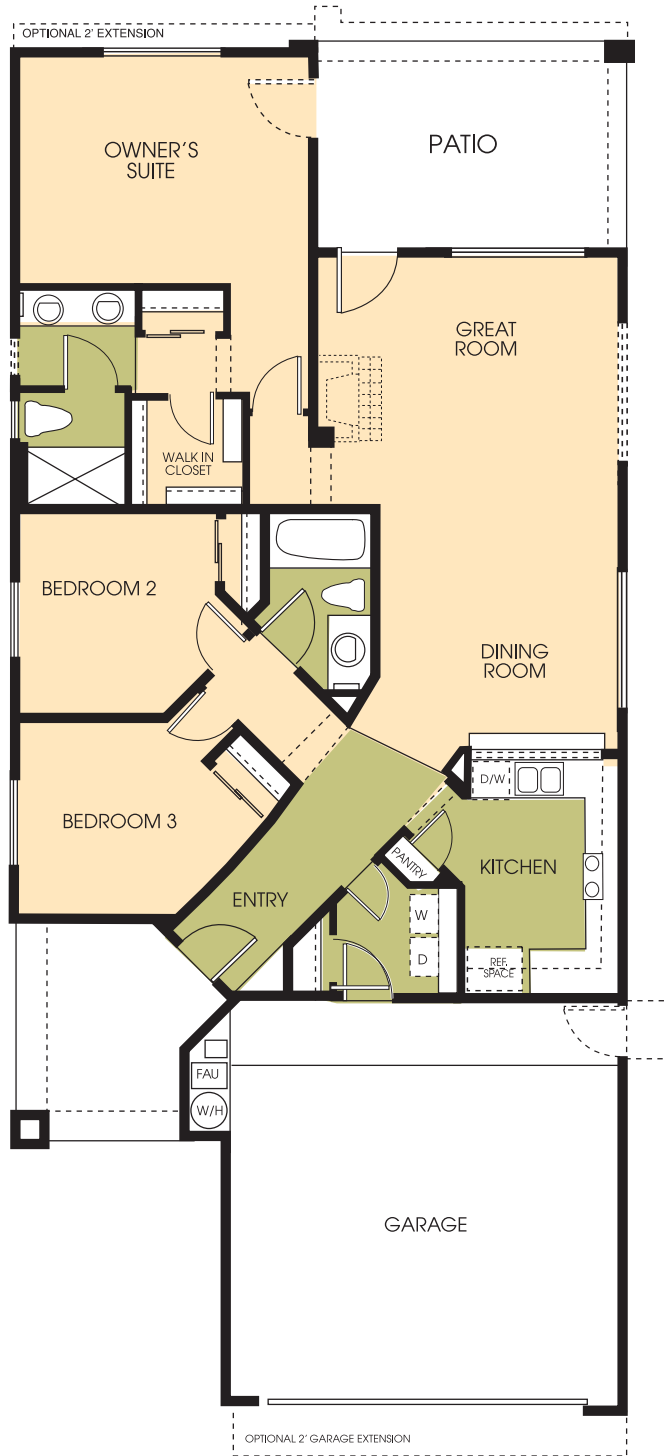

# Sierra Morado

## MODEL 1375

1375 sq. ft. 3 Bedroom, 2 Baths, Great Room, Dining Room, Covered Patio, 2-Car Garage

**A.F. STERLING**

Floor plans and elevations are artist renderings and are for illustration only. Actual home may vary from renderings, which may depict optional features. AF Sterling Homes reserves the right to change interior and exterior designs, specifications, locations, sizes and design features of floor plans, elevations and prices without prior notice. All dimensions are approximate.