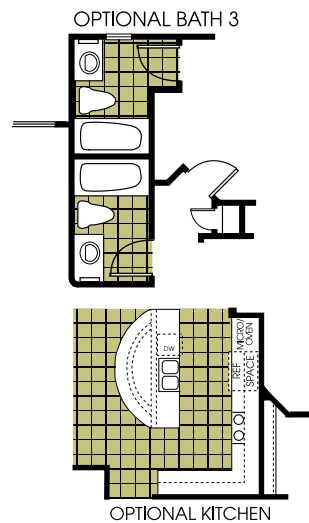

TANQUE VERDE VILLAGE

MODEL 2893

2893 sq. ft. 4 Bedroom, Great Room, Flex Room, Dining Room, Covered Patio, 2 1/2 Baths, 3-Car Garage

A.F. STERLING