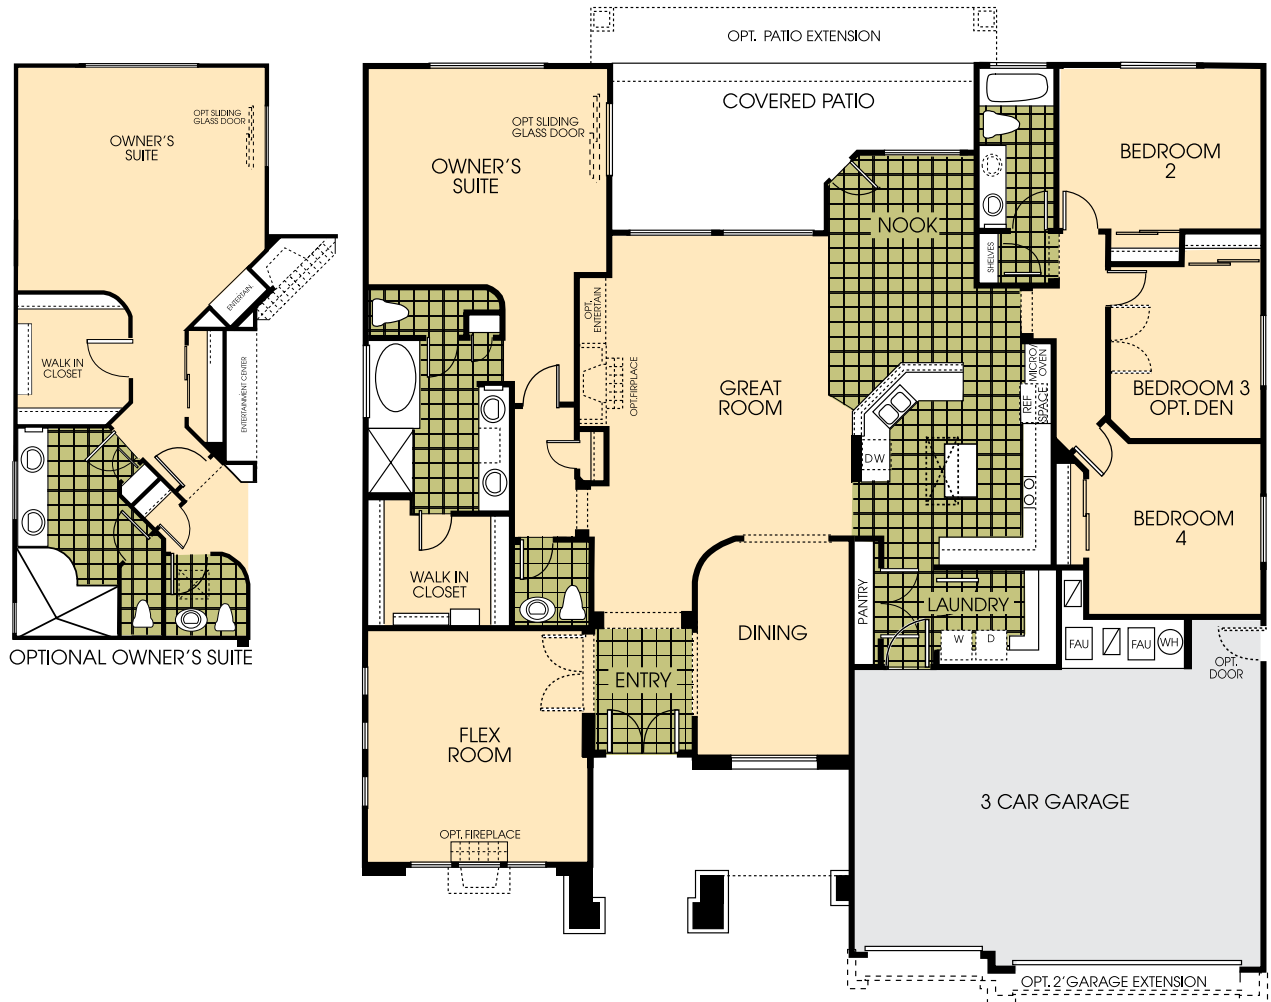

TANQUE VERDE VILLAGE

MODEL 2893

2893 sq. ft. 4 Bedroom, Great Room, Flex Room, Dining Room, Covered Patio, 2 1/2 Baths, 3-Car Garage

A.F. STERLING