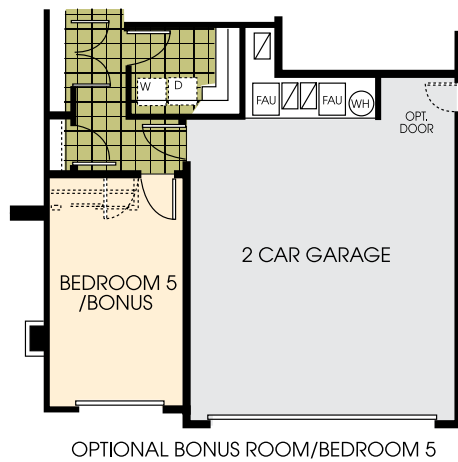

TANQUE VERDE VILLAGE

MODEL 2893

2893 sq. ft. 4 Bedroom, Great Room, Flex Room, Dining Room, Covered Patio, 2 1/2 Baths, 3-Car Garage

A.F. STERLING