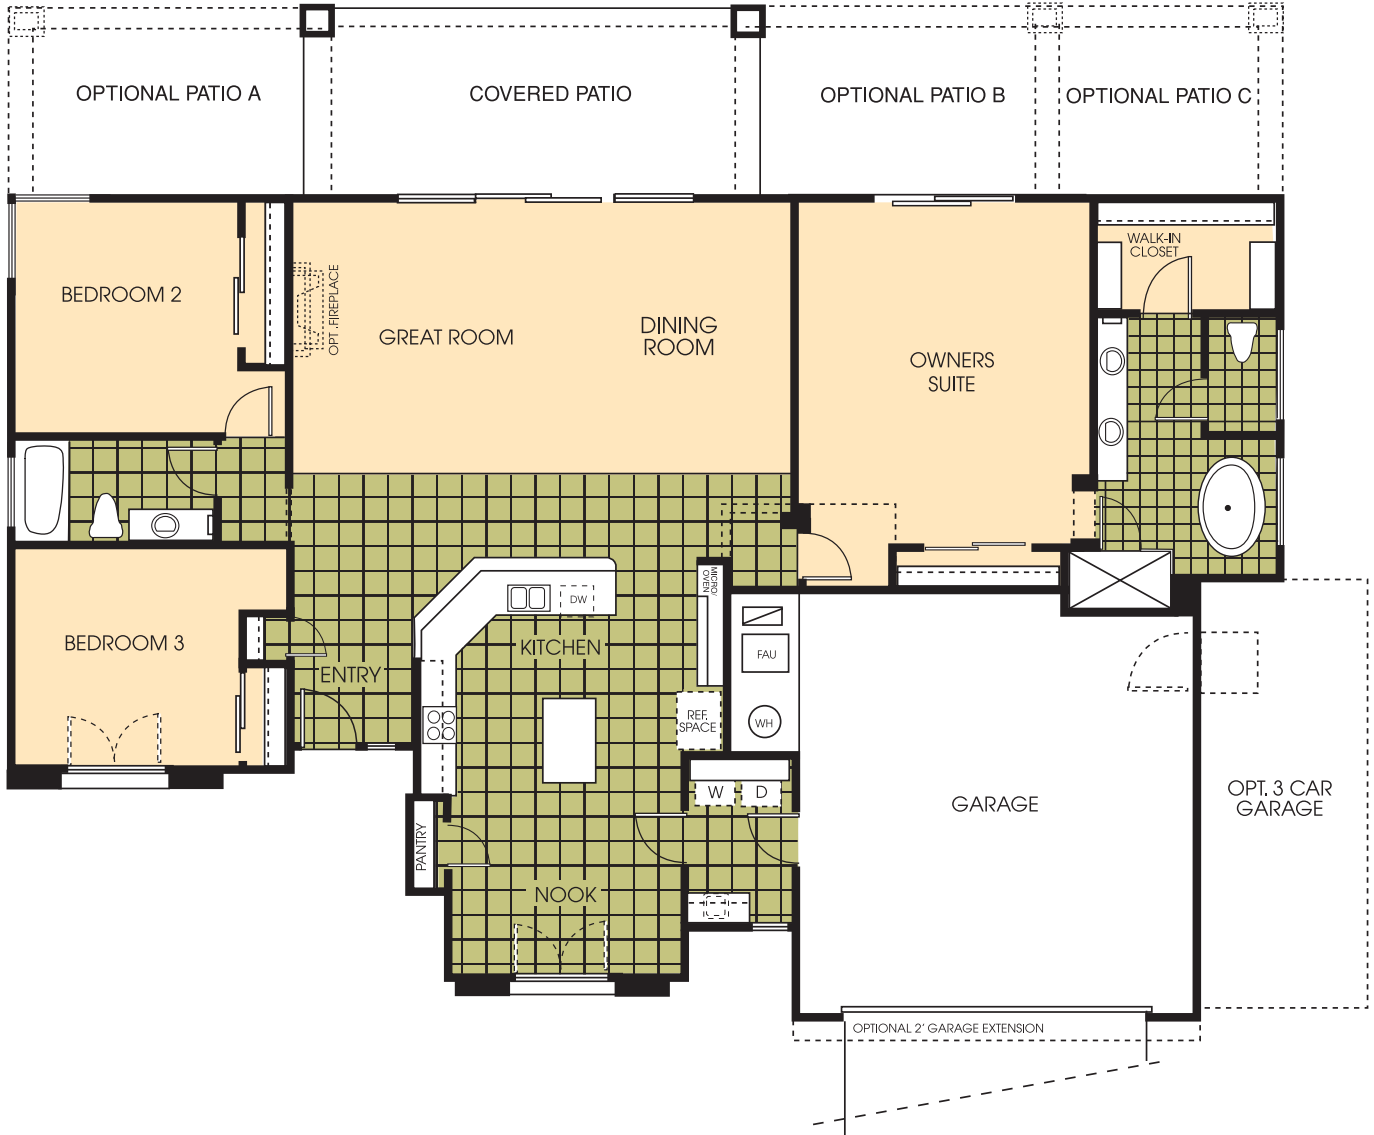

Stone House

MODEL 2041

2041 sq. ft. 3 Bedroom, 2 Baths, Great Room, Dining Room,
Covered Patio, 2-Car Garage

A.F. STERLING