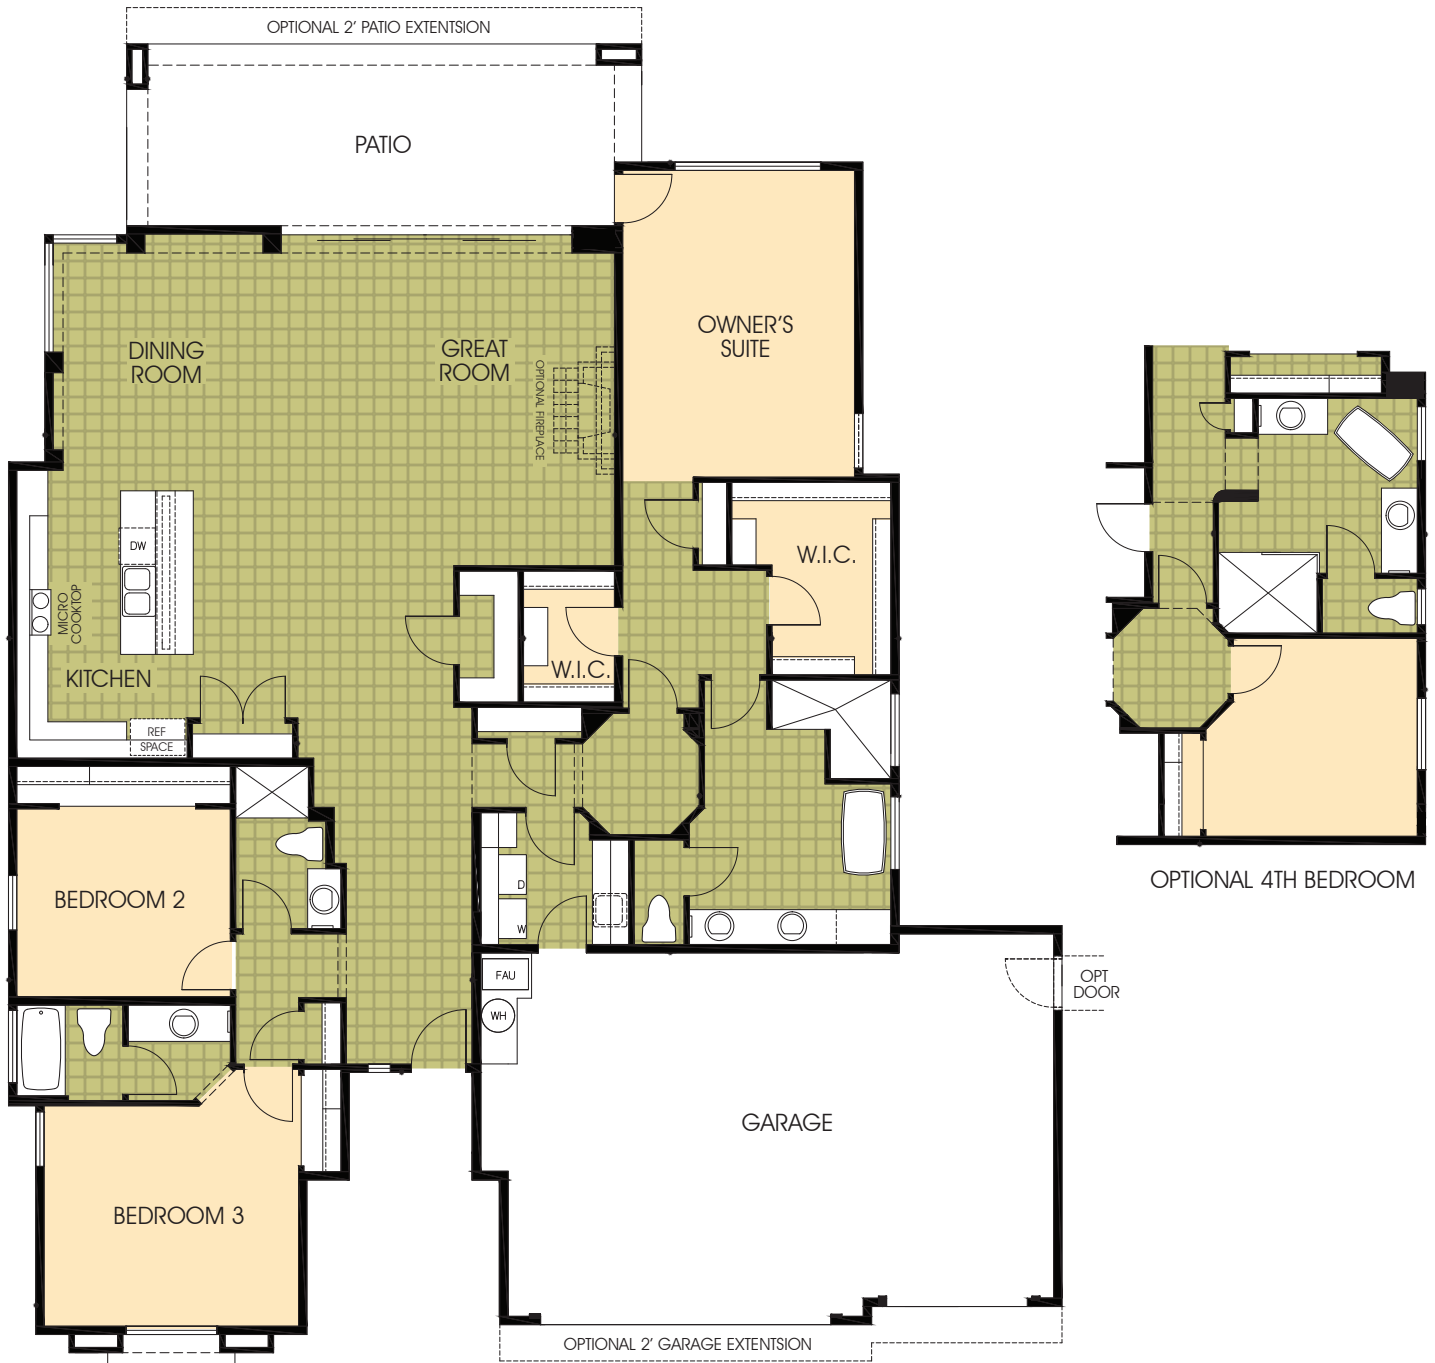

The Enclave at Bear Canyon

MODEL 2346

2346 sq. ft. 3 Bedroom, 3 Baths, Great Room, Dining Room, Covered Patio, Optional Fireplace, Optional 4th Bedroom, 3-Car Garage

A.F. STERLING

Floor plans and elevations are artist renderings and are for illustration only. Actual home may vary from renderings, which may depict optional features. AF Sterling Homes reserves the right to change interior and exterior designs, specifications, locations, sizes and design features of floor plans, elevations and prices without prior notice. All dimensions are approximate.