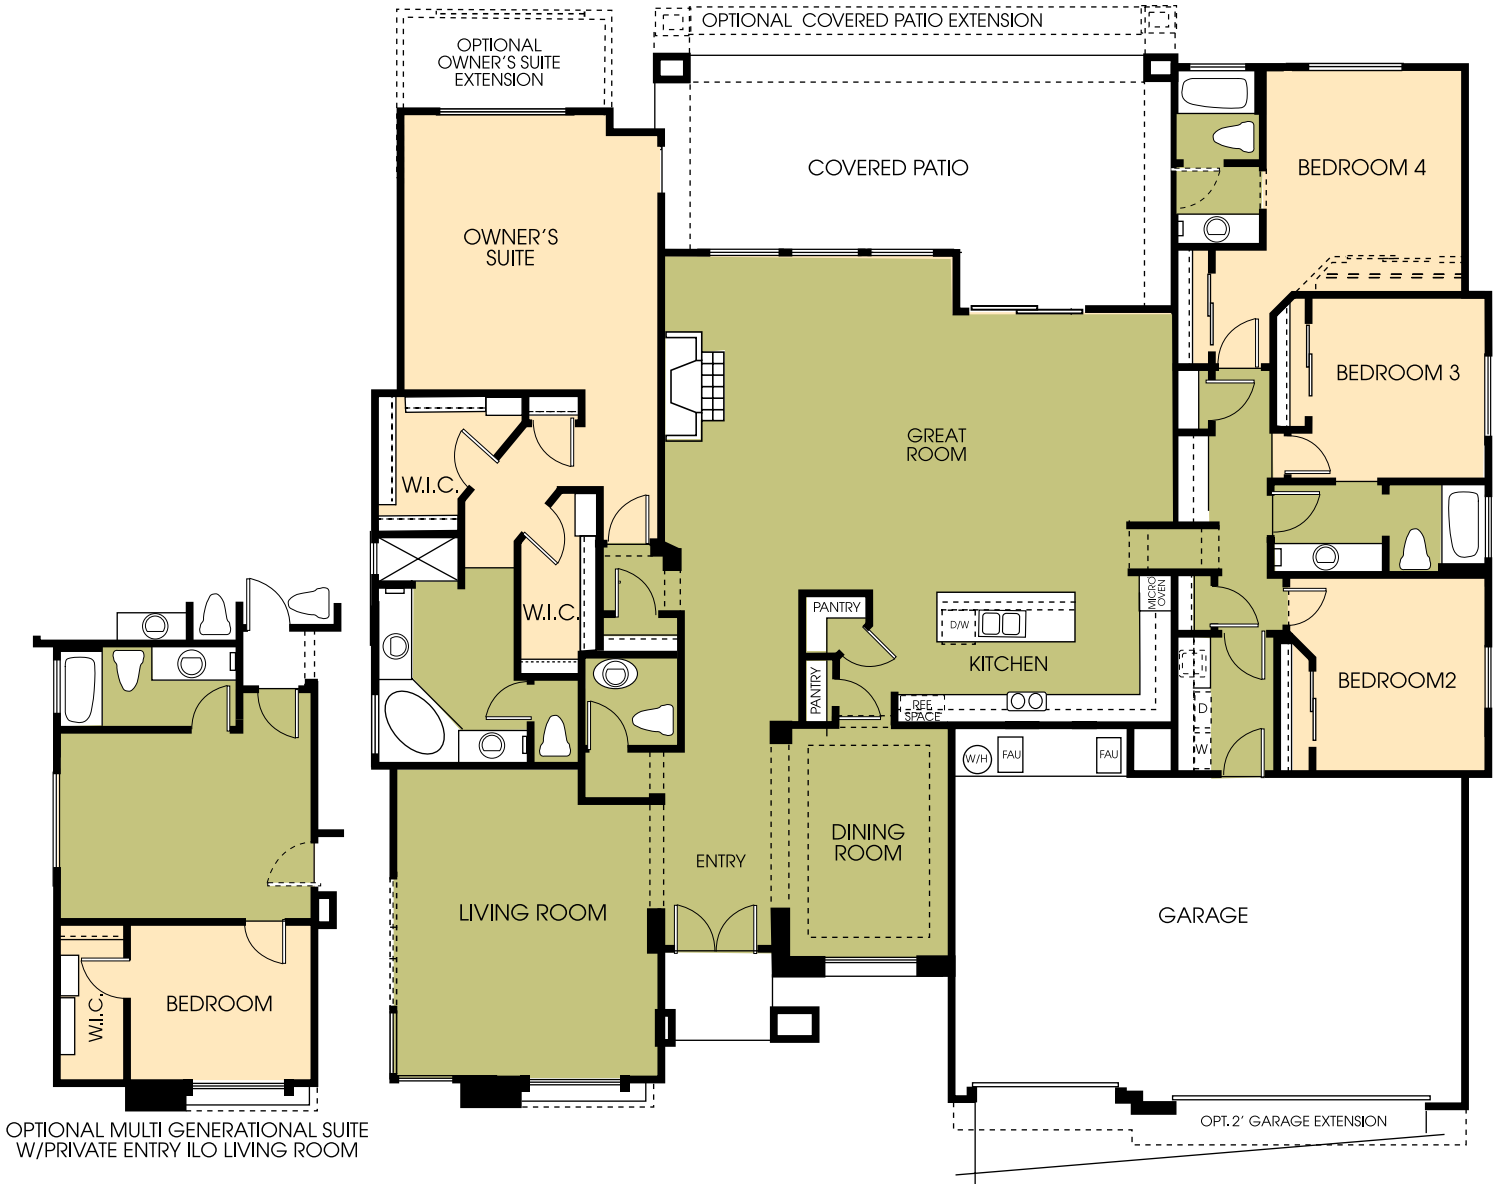

# CUSTOM DIVISION

## MODEL 3270

3270 sq. ft. 4 Bedroom, 3 1/2 Baths, Great Room, Living Room, Dining Room, Covered Patio, Fireplace, Optional Multi Generational Suite W/Private Entry ILO Living Room, 3-Car Garage

OPTIONAL MULTI GENERATIONAL SUITE W/PRIVATE ENTRY ILO LIVING ROOM

OPTIONAL JACK & JILL BATH

**A.F. STERLING**